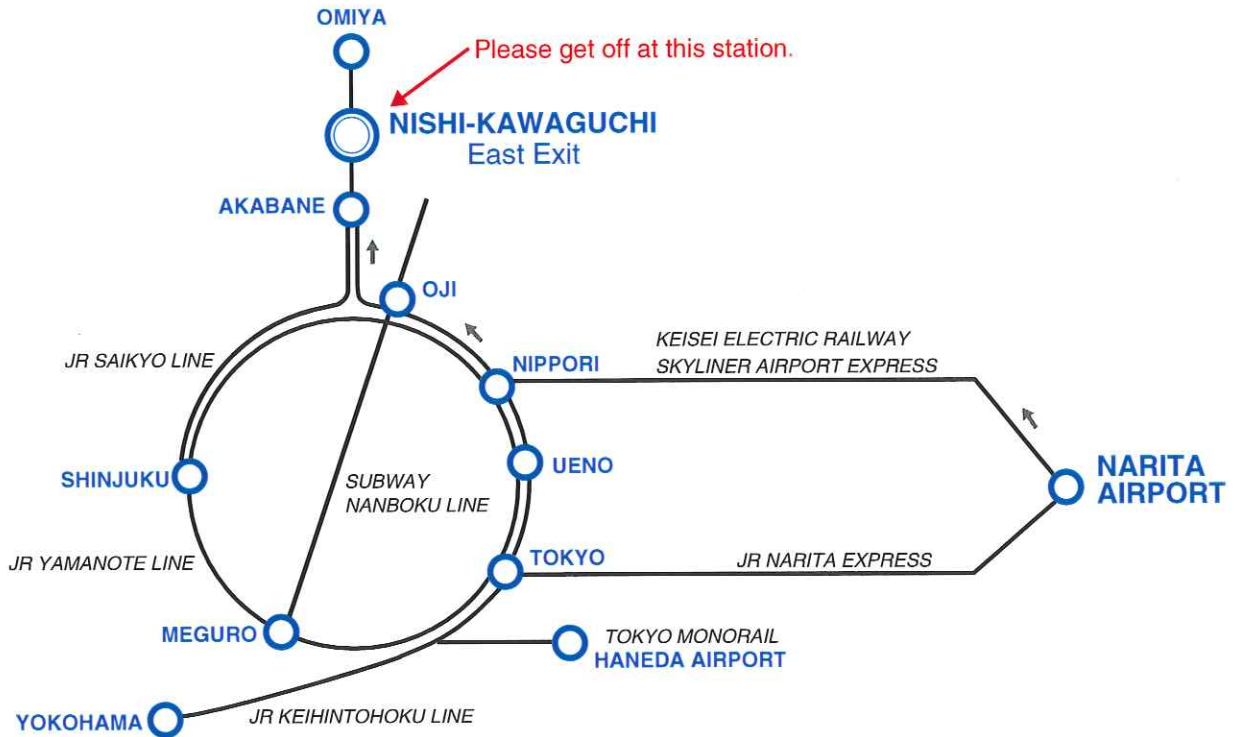

Access Map

Direction : KEIHIN-TOHOKU LINE, Get off at NISHI-KAWAGUCHI STATION.

Takes 10 ~ 15 Minutes on foot.

From East Exit at NISHIKAWAGUCHI STATION go to KAWAGUCHI STATION along railway. You can see a guard rail and underpass. Turn left here then the office is left side. past the traffic light.