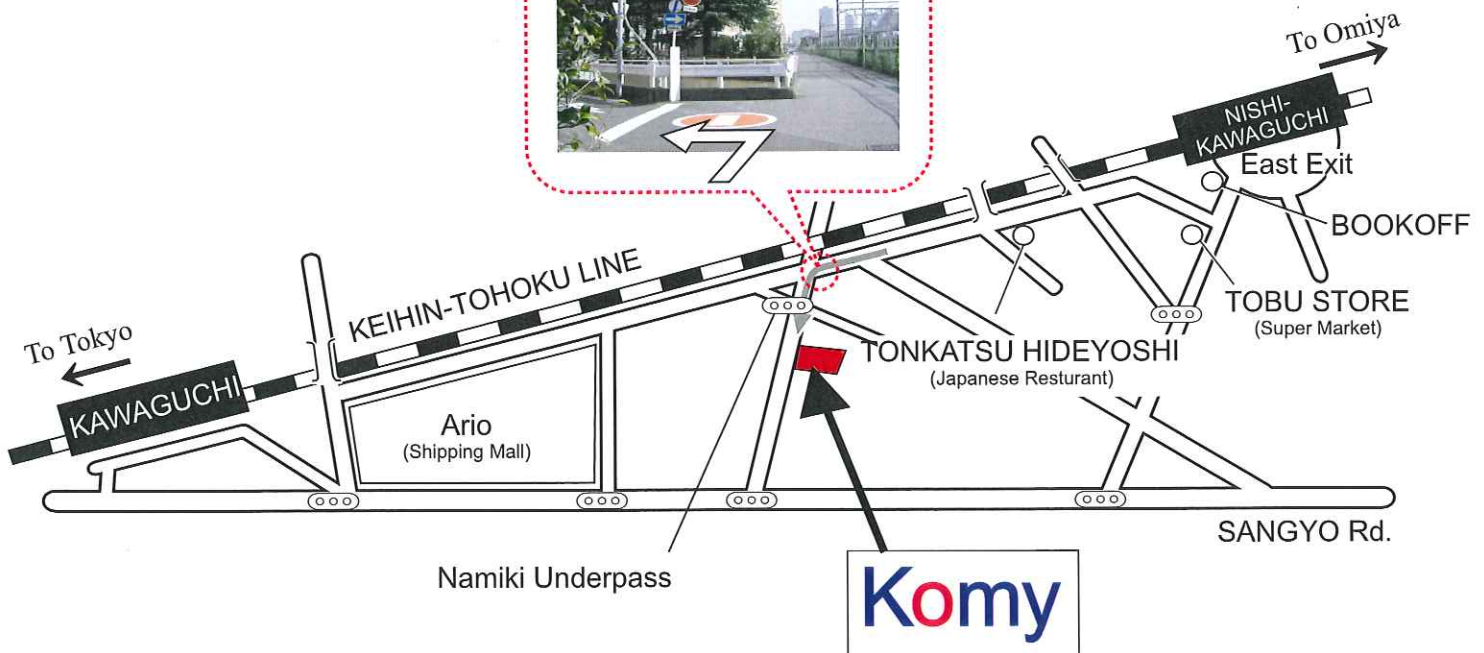

Access Map

Direction : KEIHIN-TOHOKU LINE, Get off at NISHI-KAWAGUCHI STATION.

Takes 10 ~ 15 Minutes on foot.

From East Exit at NISHIKAWAGUCHI STATION go to KAWAGUCHI STATION along railway. You can see a guard rail and underpass. Turn left here then the office is left side. past the traffic light.